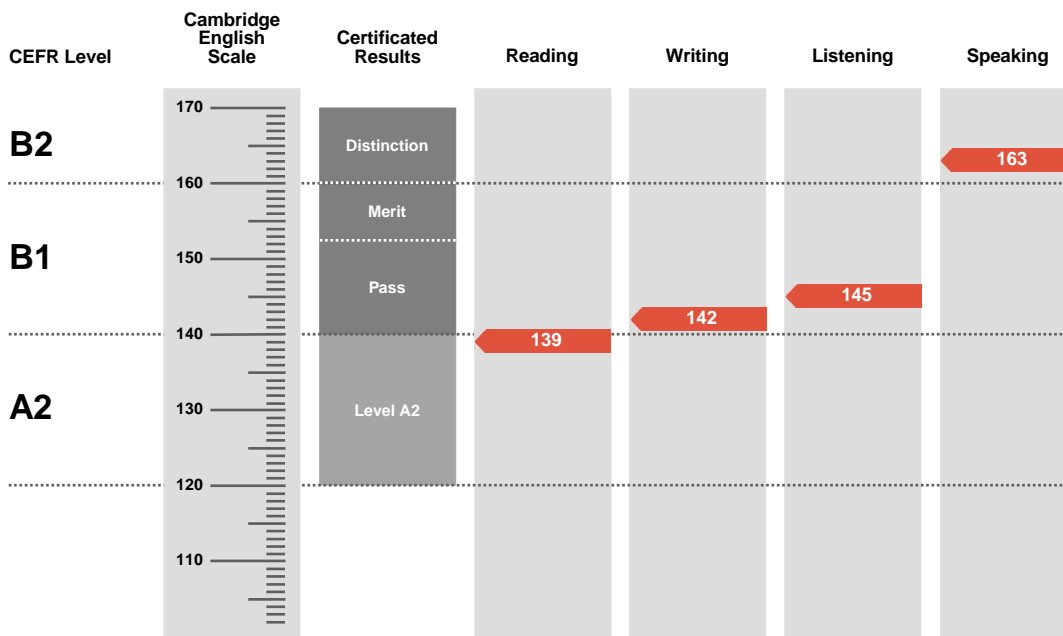

## Preliminary English Test

### Statement of Results

Candidate name

**MARIYA PETROVSKAYA**

Session

**APRIL 2019**

Place of entry

**SAMARA**

Result

**Pass**

Overall Score

**147**

CEFR Level

**B1**

Preliminary is an examination targeted at Level B1 in the Council of Europe's Common European Framework of Reference.

Candidates achieving a Pass with Distinction (between 160 and 170 on the Cambridge English Scale) receive a certificate stating that they have demonstrated ability at Level B2. Candidates achieving Pass with Merit or Pass (between 140 and 159 on the Cambridge English Scale) receive a certificate at Level B1.