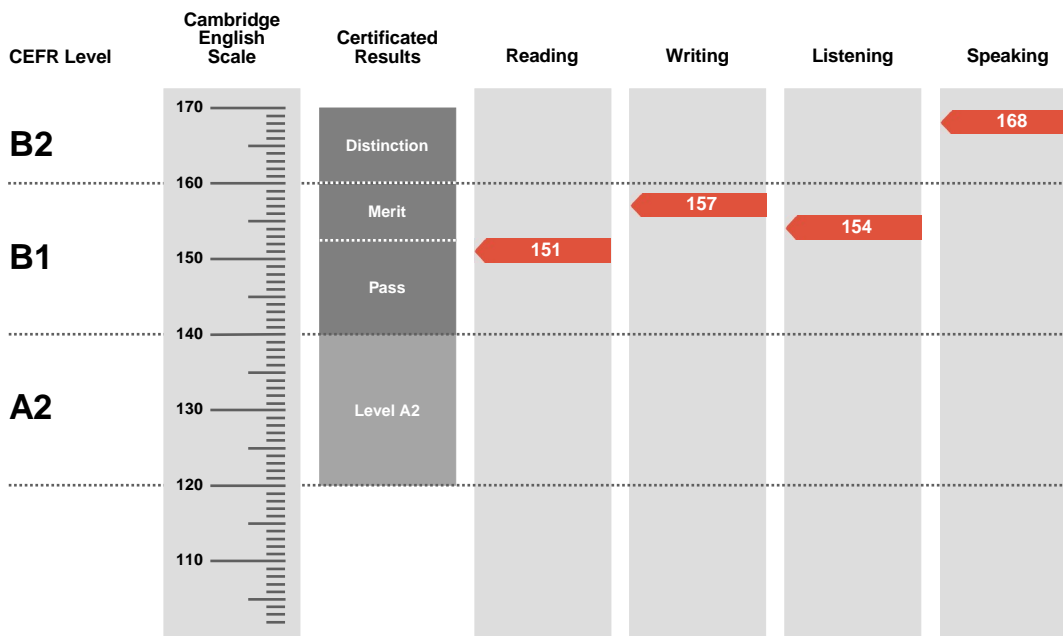

**Pass With Merit**

Overall Score

**158**

CEFR Level

**B1**

Preliminary is an examination targeted at Level B1 in the Council of Europe's Common European Framework of Reference.

Candidates achieving a Pass with Distinction (between 160 and 170 on the Cambridge English Scale) receive a certificate stating that they have demonstrated ability at Level B2. Candidates achieving Pass with Merit or Pass (between 140 and 159 on the Cambridge English Scale) receive a certificate at Level B1.